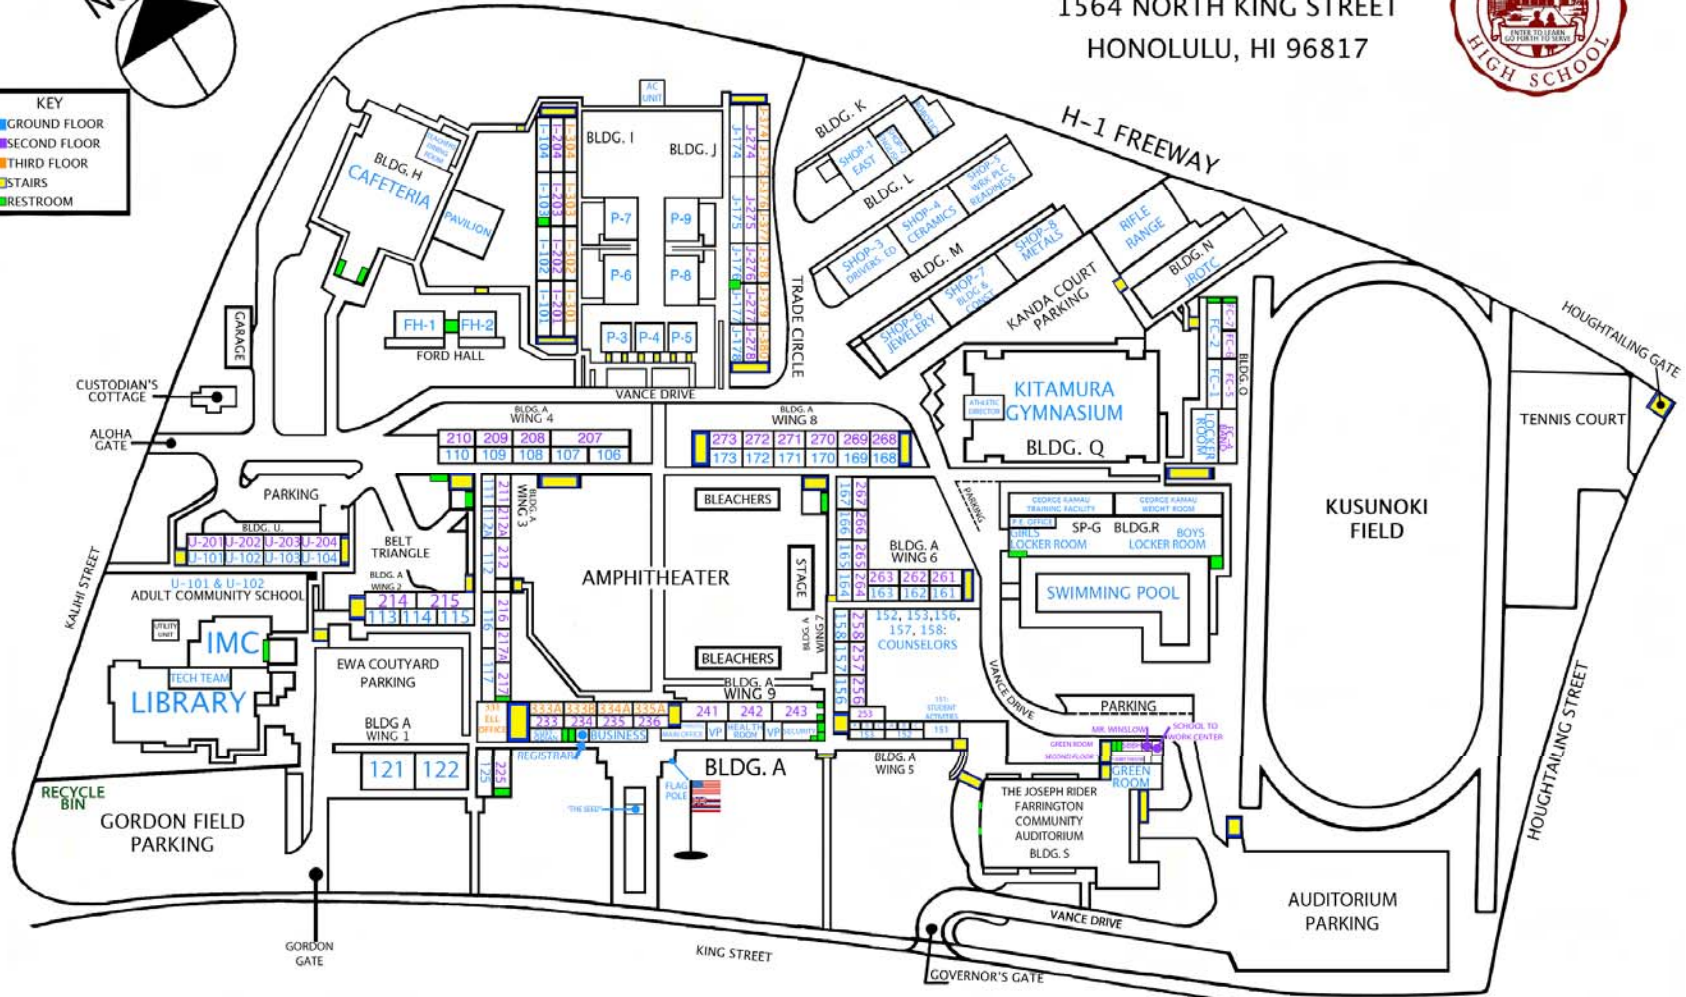

W.R. FARRINGTON HIGH SCHOOL
 1564 NORTH KING STREET
 HONOLULU, HI 96817

- KEY**
- GROUND FLOOR
 - SECOND FLOOR
 - THIRD FLOOR
 - STAIRS
 - RESTROOM

Campus Map updated 2010 by students of Project EAST Engineering Academy Chairperson: Mrs. Diane Tom Ogata